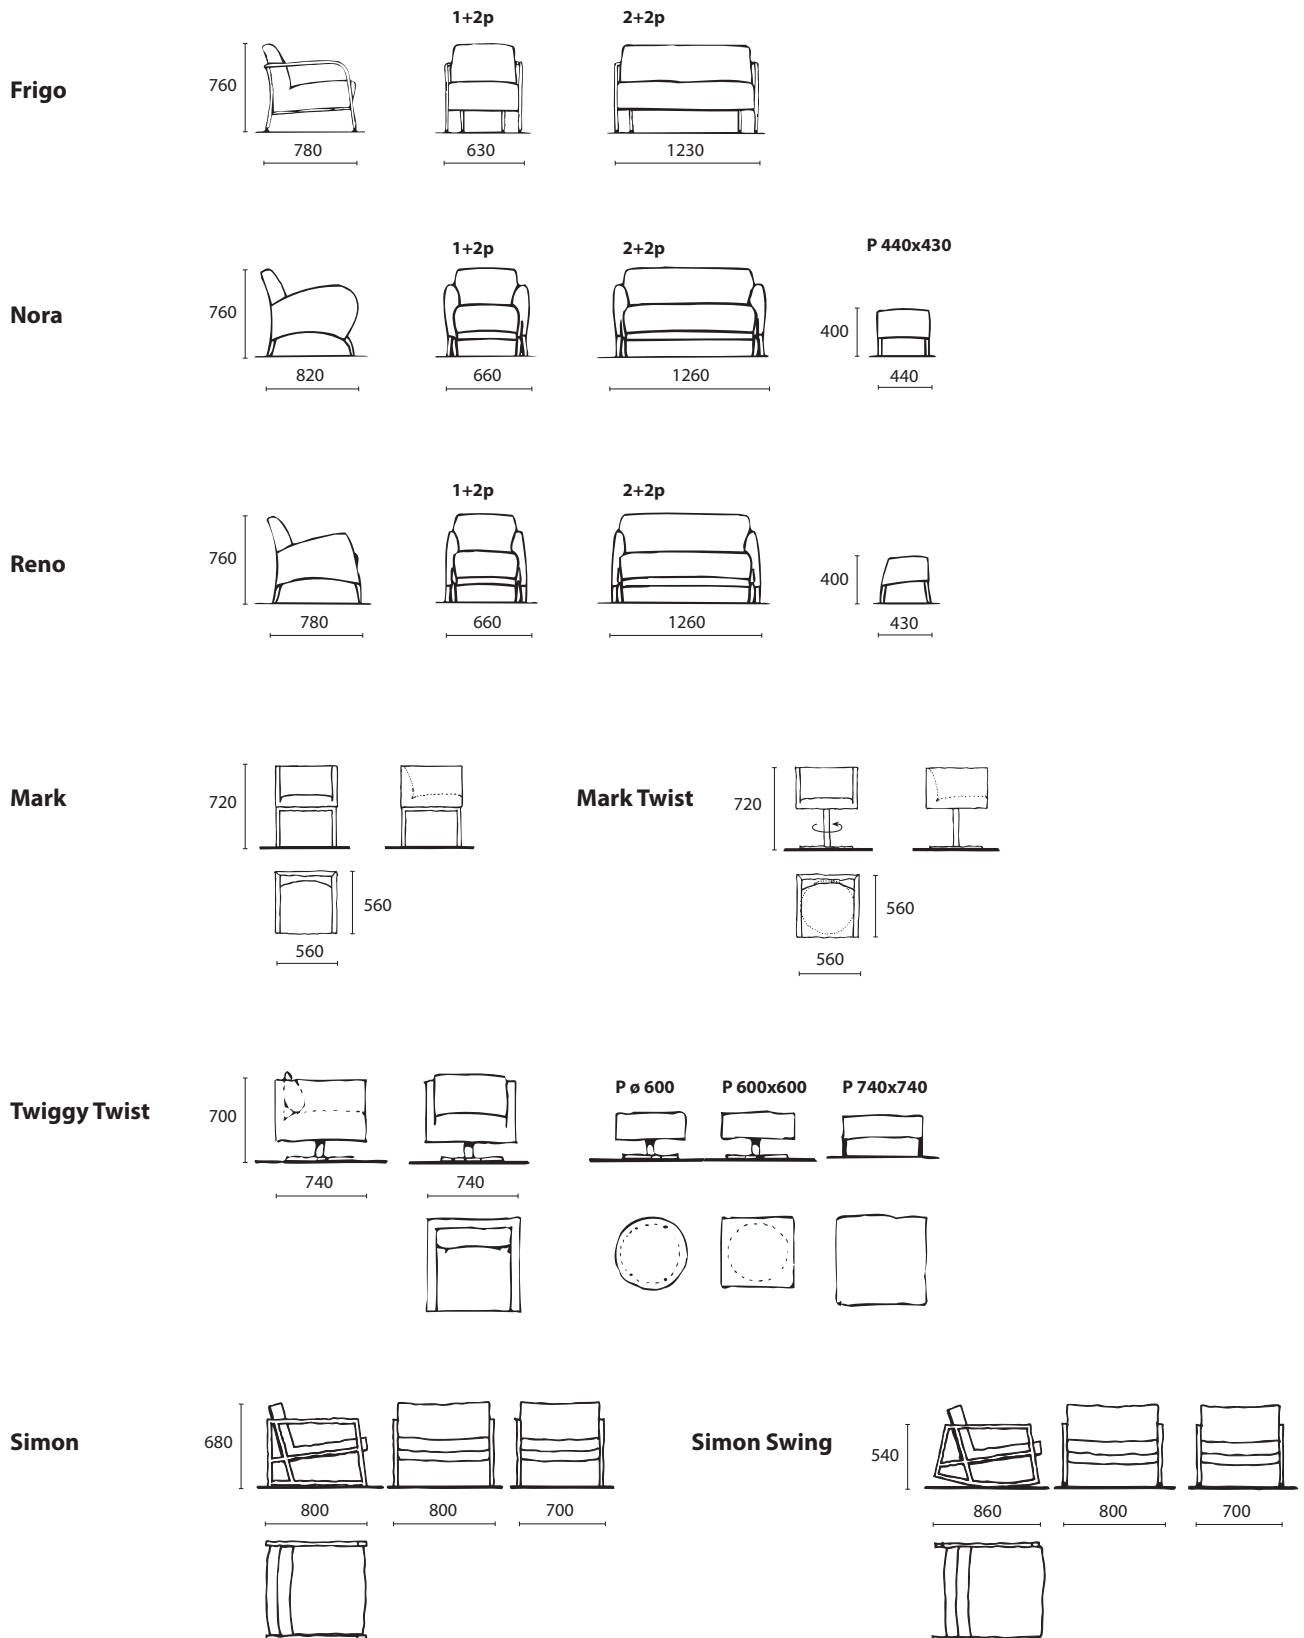

EASY CHAIRS

design: Peter Bohuš 1997-2009

 domark